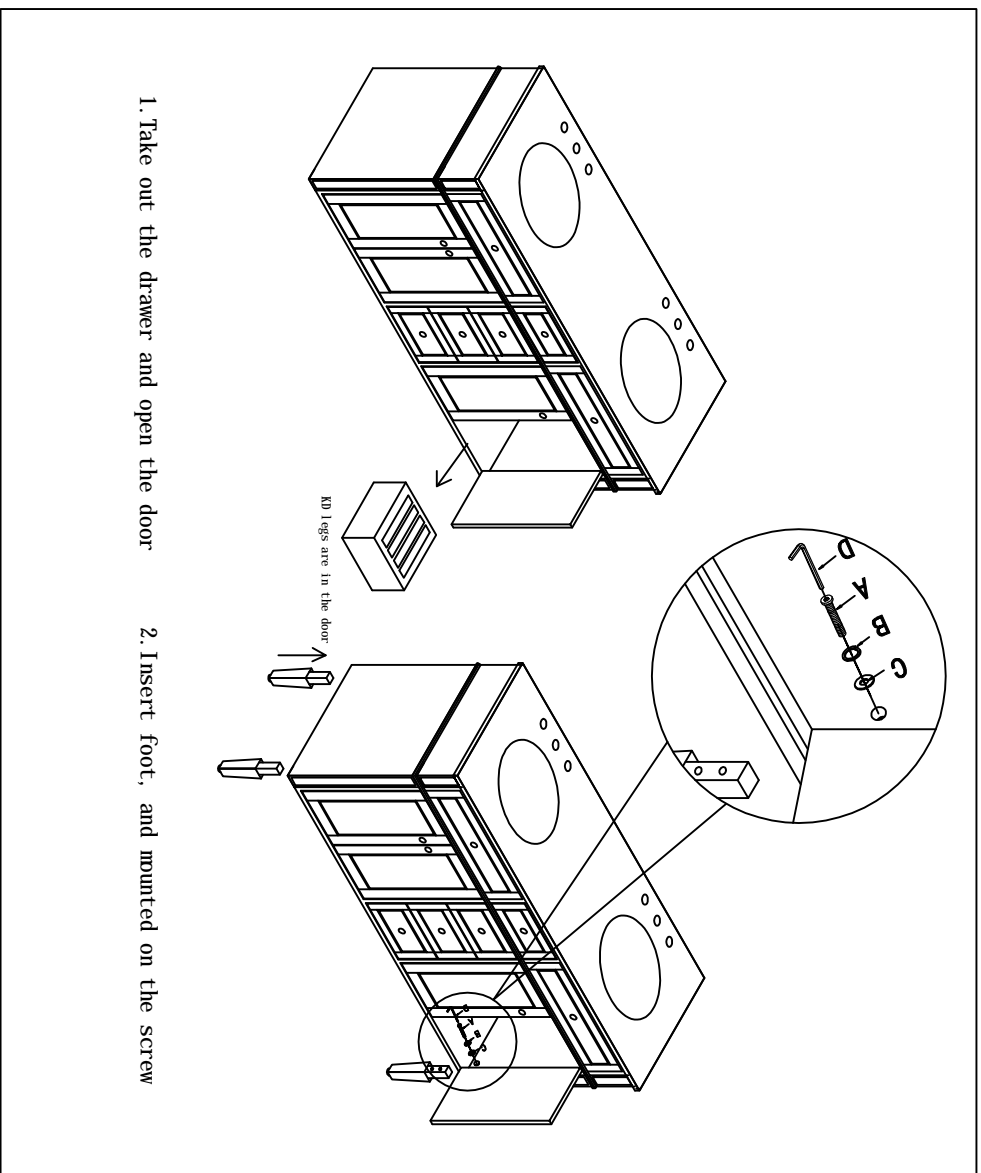

ELEGANT

FURNITURE & LIGHTING™

ASSEMBLY INSTRUCTION

ITEM#: VF12560

1. Take out the drawer and open the door

2. Insert foot, and mounted on the screw

HARDWARE LIST			
NO	FIGURE	DESCRIPTION	QUANTITY
A		BIGGER HEX BOLT	8
B		SPRING WASHER	8
C		FLAT WASHER	8
D		ALLEN KEY	1